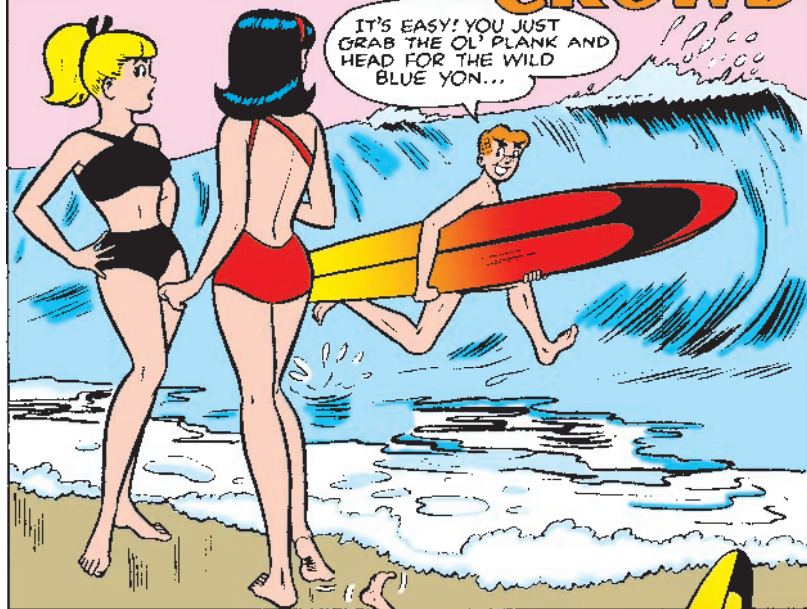

# Archie

# THE USUAL CROWD

SCRIPT: FRANK DOYLE • PENCILS: HARRY LUCEY  
INKS & LETTERS: MARTY EPP • COLORS: CARLOS ANTUNES