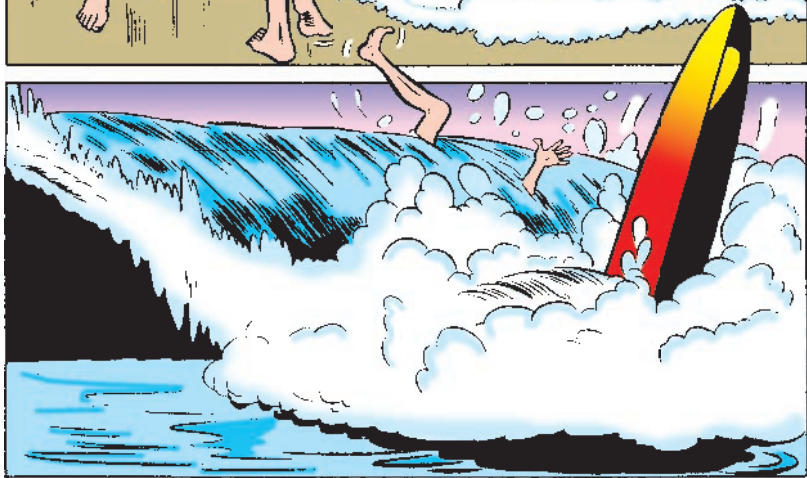

# Archie

# THE USUAL CROWD

SCRIPT: FRANK DOYLE • PENCILS: HARRY LUCEY  
INKS & LETTERS: MARTY EPP • COLORS: CARLOS ANTUNES