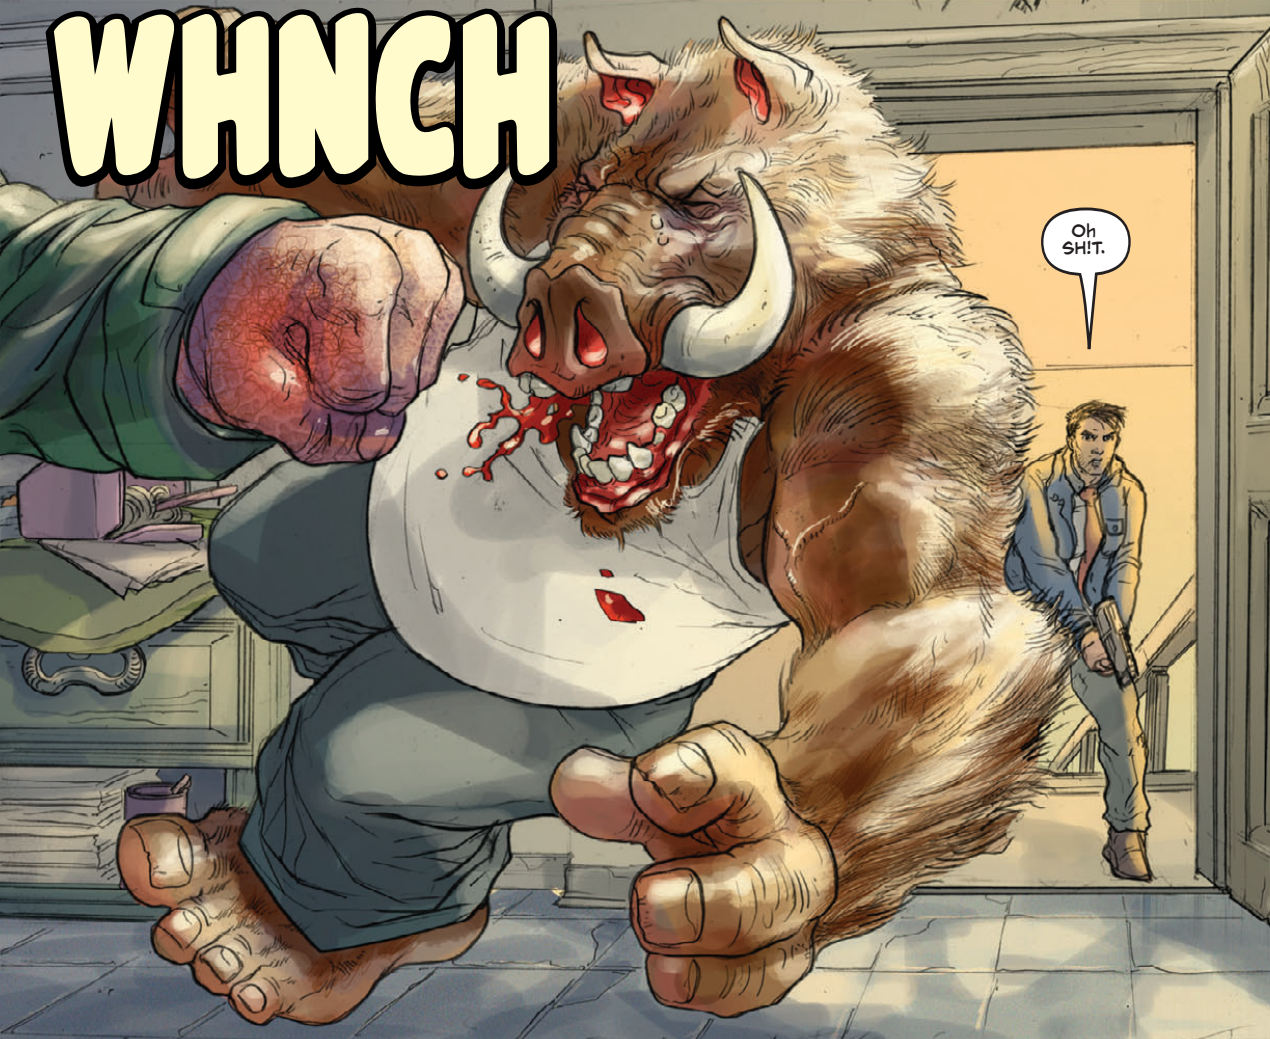

SEEMS KINDA UNLIKELY, GIVEN THAT L.A.P.D DRONES ALREADY SWEPT THE PLACE...

STAY HERE, I MEAN, YOU KNOW... STAY--

STAY PUT, KEEP YOUR MOUTH SHUT.

Ah! MEMORIES, JACK.

DON'T WORRY, I KNOW THE DRILL...

WHNCH